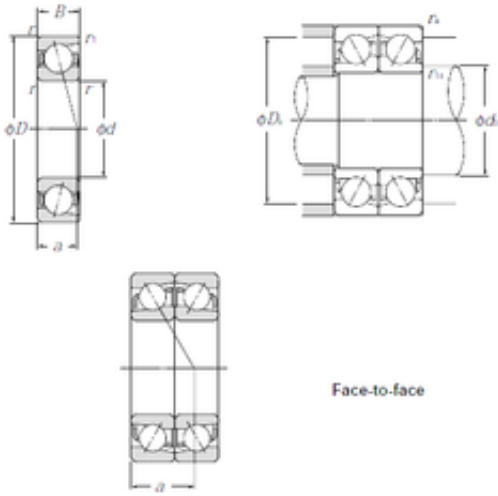

UBC Mechanical Electronic Instrument ...

120 mm x 165 mm x 22 mm 120 mm x 165 mm
x 22 mm CYSD 7924DF CYSD Bearing

Bearing No. 7924DF

Size	120x165x22 mm
Bore Diameter	120 mm
Outer Diameter	165 mm
Width	22 mm
d	120 mm
D	165 mm
B	22 mm
C	22 mm
Angle ()	25 °
r min.	1,1 mm
2B	44 mm
Weight	3,32 Kg
Basic dynamic load rating (C)	99 kN
Basic static load rating (C0)	139 kN
(Grease) Lubrication Speed	3100 r/min

7924DF Bearing 2D drawings and 3D CAD models