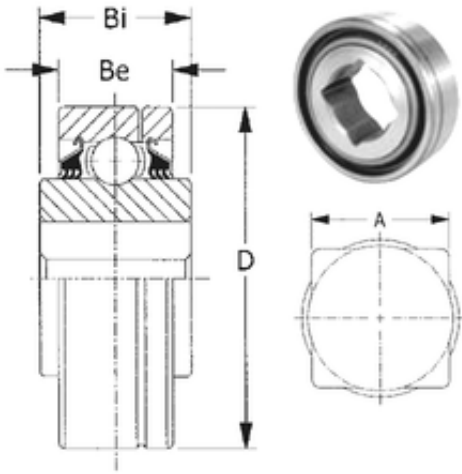

UBC Mechanical Electronic Instrument ...

57,15 mm x 140 mm x 63,5 mm 57,15 mm x 140 mm x 63,5 mm CYSD GW216PP2 CYSD Bearing

Bearing No. GW216PP2

Size	57.15x140x63.5 mm
Bore Diameter	57,15 mm
Outer Diameter	140 mm
Width	63,5 mm
d	57,15 mm
D	140 mm
B	63,5 mm
C	30 mm
Be	30 mm
Bi	63,5 mm

GW216PP2 Bearing 2D drawings and 3D CAD models