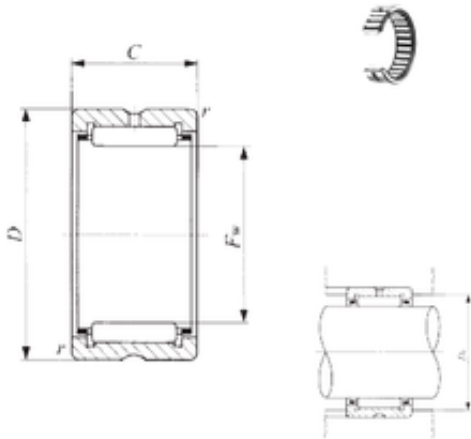

IKO TAF 9511536 IKO Bearing

Bearing No. TAF 9511536

Size	95x115x36 mm
Bore Diameter	95 mm
Outer Diameter	115 mm
Width	36 mm
Fw	95 mm
D	115 mm
C	36 mm
r min.	1 mm
Da max.	110 mm
Weight	0,69 Kg
Basic dynamic load rating (C)	106 kN
Basic static load rating (C0)	231 kN

TAF 9511536 Bearing 2D drawings and 3D CAD models