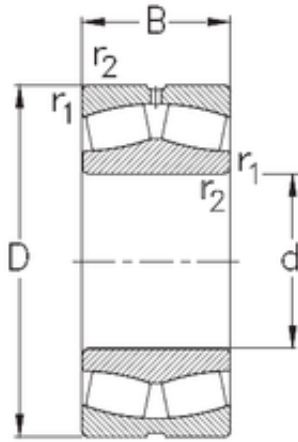

UBC Mechanical Electronic Instrument ...

220 mm x 400 mm x 108 mm 220 mm x 400 mm
x 108 mm NKE 22244-MB-W33 NKE Bearing

Bearing No. 22244-MB-W33

Size	220x400x108 mm
Bore Diameter	220 mm
Outer Diameter	400 mm
Width	108 mm
d	220 mm
D	400 mm
B	108 mm
C	108 mm
r1 min.	4 mm
r2 min.	4 mm
Weight	63 Kg
Basic dynamic load rating (C)	1380 kN
Basic static load rating (C0)	2080 kN
Limiting speed	2000 r/min
Calculation factor (e)	0,28
Calculation factor (Y0)	2,2
Calculation factor (Y1)	2,4

22244-MB-W33 Bearing 2D drawings and 3D CAD models